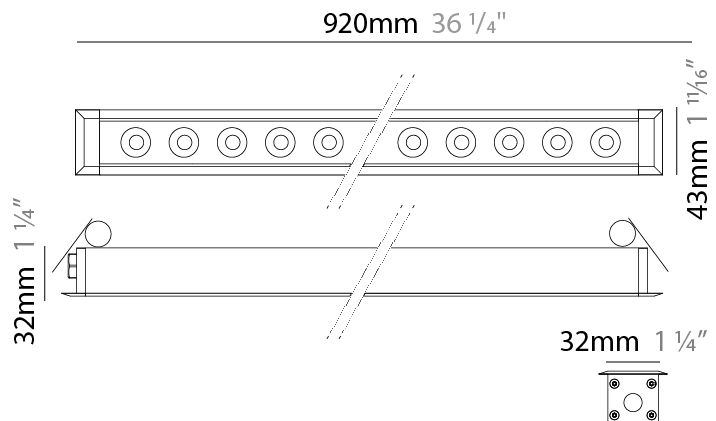

1. To build a product code in our configurator select the specify button on the base model # product page
2. To build a manual product code on this datasheet choose from the options listed below in blue font and add the suffix to the base model #

GENERAL

Series: Mini Corniche

Brand: Platek

Division: Exterior

Mounting Type: Recessed

Mounting Location: Ceiling

Subcategory: Downlight

PHYSICAL

Shape: Rectangle

Length (mm): 920

Length (in): 36 1/4

Width (mm): 43

Width (in): 1 5/8

Height (mm): 32

Height (in): 1 1/4

Ceiling Thickness (mm): 2 - 13

Ceiling Thickness (in): 1/16 - 1/2

Light Distribution: Downlight

Weight (kg): 2

Weight (lbs): 4.4

Diffuser: Clear tempered glass

Gasket: Gore-Tex valve to prevent condensation

Fixture Finish: [BLK](#) / [WHI](#) / [GRY](#) / [COR](#) / [ANT](#) / [BRZ](#)

Fixture Material: Extruded Aluminum

Cut-out Measurements: 36mm / 1 7/16" x 910mm / 35 13/16"

ELECTRICAL

Lamp Type: LED

Total Output Wattage (W): 35

Dimming: Bluetooth technology or DMX

Control Gear: DMX

Driver Included: No

Driver Location: Remote

Driver Type: Constant Current - Universal

Driver Class: Class 2

Input Voltage (V): 120 - 277

Constant Current (MA): 500

LED

Number of LEDs: 24

Color Temperature (°K): RGBW

CRI: >80 CRI

Lamp Life (hrs): 60000

Special LEDs offerings: RGBW

OPTICAL

Optic°: [26](#) / [40](#) / [ELL](#)

RATINGS AND CERTIFICATIONS

Certified By: Certified for North American Standards

IP rating: IP65

IK Rating: IK07

Bug Rating: B1 U0 G0