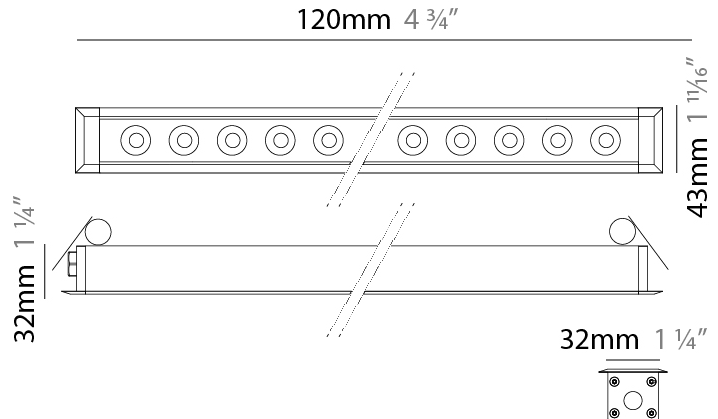

E9Q111- -
base number   Finish   Lens
                         Options   Options

1. To build a product code in our configurator select the specify button on the base model # product page
2. To build a manual product code on this datasheet choose from the options listed below in blue font and add the suffix to the base model #

GENERAL

Series: Mini Corniche
Brand: Platek
Division: Exterior
Mounting Type: Recessed
Mounting Location: Ceiling
Subcategory: Downlight

PHYSICAL

Shape: Rectangle
Length (mm): 120
Length (in): 4 ¾
Width (mm): 43
Width (in): 1 ⅝
Height (mm): 32
Height (in): 1 ¼
Ceiling Thickness (mm): 2 - 13
Ceiling Thickness (in): 1/16 - 1/2
Light Distribution: Downlight
Installation Requirement: 36mm / 1 7/16" x 110mm / 4 5/16"
Diffuser: Clear tempered glass
Gasket: Gore-Tex valve to prevent condensation
Fixture Finish: [BLK](#) / [WHI](#) / [GRY](#) / [COR](#) / [ANT](#) / [BRZ](#)
Fixture Material: Extruded Aluminum

ELECTRICAL

Lamp Type: LED
Total Output Wattage (W): 6
Dimming: Bluetooth technology or DMX
Control Gear: DMX
Driver Included: No
Driver Location: Remote
Driver Type: Constant Current - Universal
Driver Class: Class 2
Input Voltage (V): 120 - 277
Constant Current (MA): 500

LED

Number of LEDs: 4
Color Temperature (°K): RGBW
CRI: >80 CRI
Lamp Life (hrs): 60000
Special LEDs offerings: RGBW

OPTICAL

Optic°: [26](#) / [40](#) / [ELL](#)

RATINGS AND CERTIFICATIONS

Certified By: Certified for North American Standards
IP rating: IP65
IK Rating: IK07
Bug Rating: B1 U0 G0