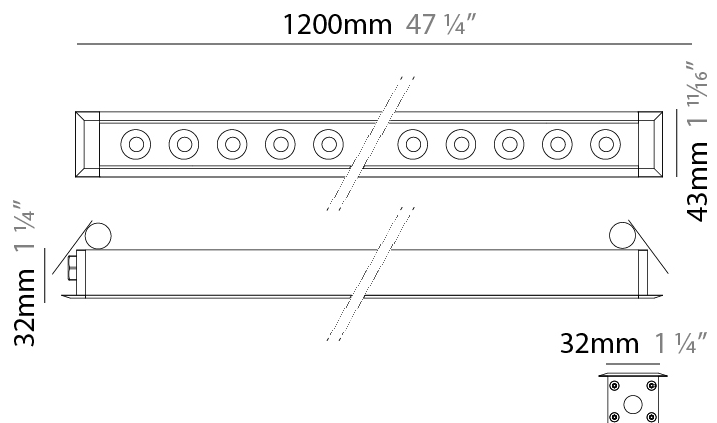

1. To build a product code in our configurator select the specify button on the base model # product page
2. To build a manual product code on this datasheet choose from the options listed below in blue font and add the suffix to the base model #

GENERAL

Series: Mini Corniche
Brand: Platek
Division: Exterior
Mounting Type: Recessed
Mounting Location: Ceiling
Subcategory: Downlight

PHYSICAL

Shape: Rectangle
Length (mm): 1220
Length (in): 48 1/32
Width (mm): 43
Width (in): 1 3/4
Height (mm): 32
Height (in): 1 1/4
Ceiling Thickness (mm): 2 - 13
Ceiling Thickness (in): 1/16 - 1/2
Light Distribution: Downlight
Weight (kg): 2.7
Weight (lbs): 5.9
Diffuser: Clear tempered glass
Gasket: Gore-Tex valve to prevent condensation
Fixture Finish: [BLK](#) / [WHI](#) / [GRY](#) / [COR](#) / [ANT](#) / [BRZ](#)
Fixture Material: Extruded Aluminum
Cut-out Measurements: 36mm / 1 7/16" x 1210mm / 47 5/8"

ELECTRICAL

Lamp Type: LED
Total Output Wattage (W): 46
Dimming: Bluetooth technology or DMX
Control Gear: DMX
Driver Included: No
Driver Location: Remote
Driver Type: Constant Current - Universal
Driver Class: Class 2
Input Voltage (V): 120 - 277
Constant Current (MA): 500

LED

Number of LEDs: 32
Color Temperature (°K): RGBW
CRI: >80 CRI
Lamp Life (hrs): 60000
Special LEDs offerings: RGBW

OPTICAL

Optic°: [26](#) / [40](#) / [ELL](#)

RATINGS AND CERTIFICATIONS

Certified By: Certified for North American Standards
IP rating: IP65
IK Rating: IK07
Bug Rating: B1 U0 G0