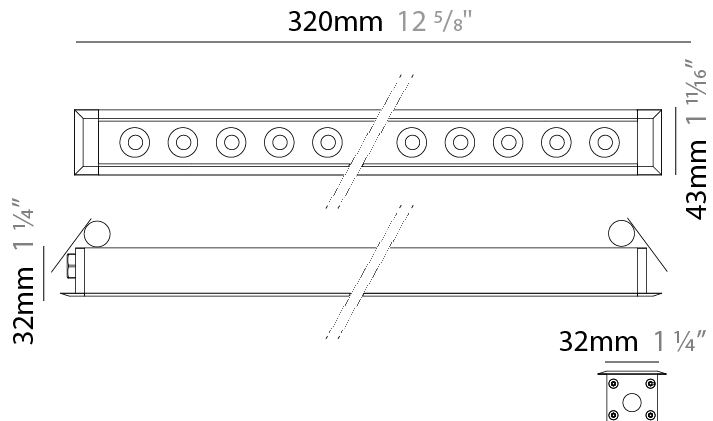

1. To build a product code in our configurator select the specify button on the base model # product page
2. To build a manual product code on this datasheet choose from the options listed below in blue font and add the suffix to the base model #

GENERAL

Series: Mini Corniche
Brand: Platek
Division: Exterior
Mounting Type: Recessed
Mounting Location: Ceiling
Subcategory: Downlight

PHYSICAL

Shape: Rectangle
Length (mm): 320
Length (in): 12 5/8
Width (mm): 43
Width (in): 1 5/8
Height (mm): 32
Height (in): 1 1/4
Ceiling Thickness (mm): 2 - 13
Ceiling Thickness (in): 1/16 - 1/2
Light Distribution: Downlight
Weight (kg): 0.8
Weight (lbs): 1.76
Diffuser: Clear tempered glass
Gasket: Gore-Tex valve to prevent condensation
Fixture Finish: [BLK](#) / [WHI](#) / [GRY](#) / [COR](#) / [ANT](#) / [BRZ](#)
Fixture Material: Extruded Aluminum
Cut-out Measurements: 36mm / 1 7/16" x 310mm / 12 3/16"

ELECTRICAL

Lamp Type: LED
Total Output Wattage (W): 11.5
Dimming: Bluetooth technology or DMX
Control Gear: DMX
Driver Included: No
Driver Location: Remote
Driver Type: Constant Current - Universal
Driver Class: Class 2
Input Voltage (V): 120 - 277
Constant Current (MA): 500

LED

Number of LEDs: 8
Color Temperature (°K): RGBW
CRI: >80 CRI
Lamp Life (hrs): 60000
Special LEDs offerings: RGBW

OPTICAL

Optic°: [26](#) / [40](#) / [ELL](#)

RATINGS AND CERTIFICATIONS

Certified By: Certified for North American Standards
IP rating: IP65
IK Rating: IK07
Bug Rating: B1 U0 G0