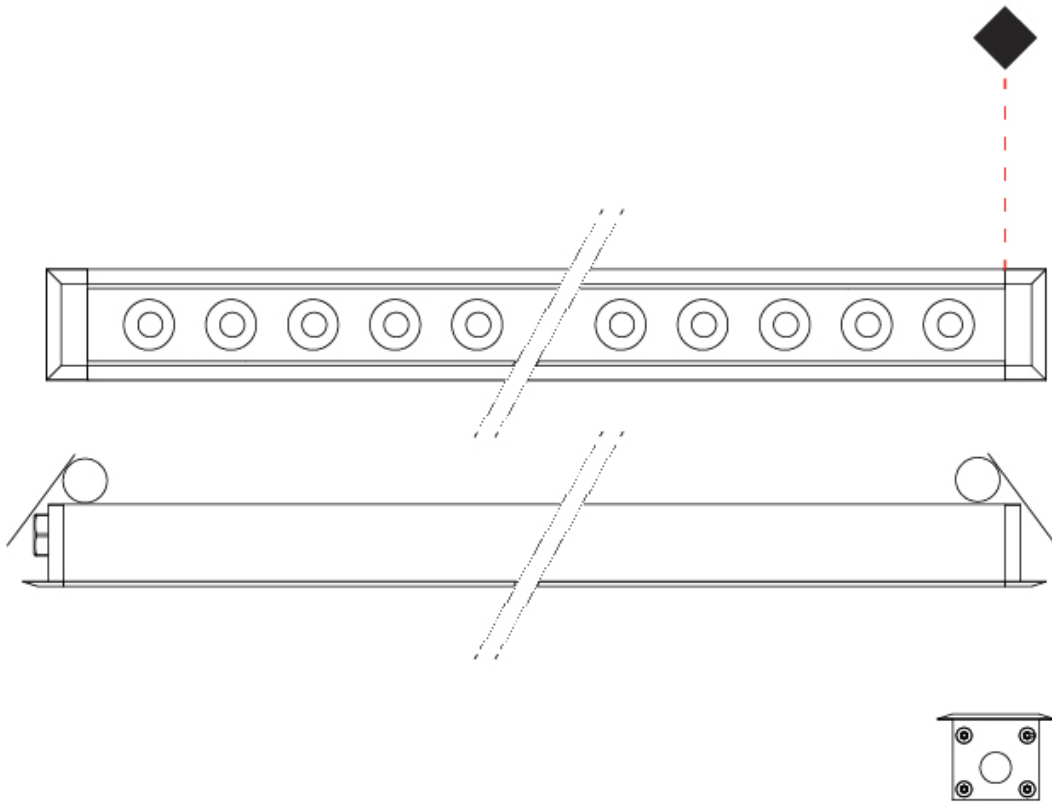

MINI CORNICHE RECESSED

E9Q111-

PROJECT	_____
TYPE	_____
SPECIFIER	_____
QUANTITY	_____
DATE	_____

E