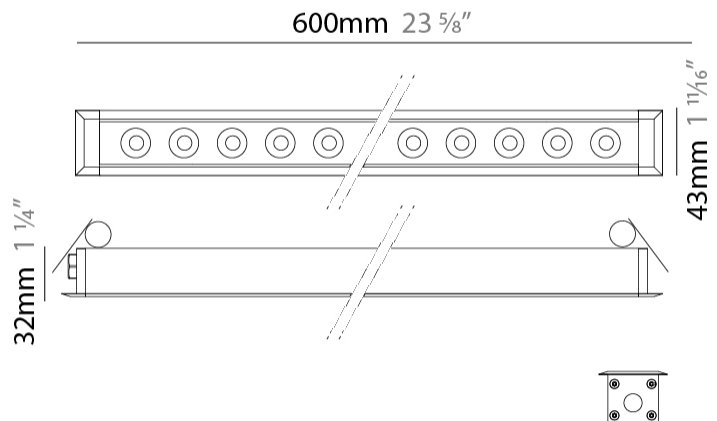

base number   Finish   Lens
Options   Options

1. To build a product code in our configurator select the specify button on the base model # product page
2. To build a manual product code on this datasheet choose from the options listed below in blue font and add the suffix to the base model #

GENERAL

Series: Mini Corniche
Brand: Platek
Division: Exterior
Mounting Type: Recessed
Mounting Location: Ceiling
Subcategory: Downlight

PHYSICAL

Shape: Rectangle
Length (mm): 620
Length (in): 24 ³/₈
Width (mm): 43
Width (in): 1 ⁵/₈
Height (mm): 32
Height (in): 1 ¹/₄
Ceiling Thickness (mm): 2 - 13
Ceiling Thickness (in): 1/16 - 1/2
Light Distribution: Downlight
Weight (kg): 1.3
Weight (lbs): 2.8
Diffuser: Clear tempered glass
Gasket: Gore-Tex valve to prevent condensation
Fixture Finish: BLK / WHI / GRY / COR / ANT / BRZ
Fixture Material: Extruded Aluminum
Cut-out Measurements: 36mm / 1 7/16" x 610mm / 24"

ELECTRICAL

Lamp Type: LED
Total Output Wattage (W): 23
Dimming: Bluetooth technology or DMX
Control Gear: DMX
Driver Included: No
Driver Location: Remote
Driver Type: Constant Current - Universal
Driver Class: Class 2
Input Voltage (V): 120 - 277
Constant Current (MA): 500

LED

Color Temperature (°K): RGBW
CRI: >80 CRI
Lamp Life (hrs): 60000
Special LEDs offerings: RGBW

OPTICAL

Optic°: 26 / 40 / ELL

RATINGS AND CERTIFICATIONS

Certified By: Certified for North American Standards
IP rating: IP65
IK Rating: IK07
Bug Rating: B1 U0 G0